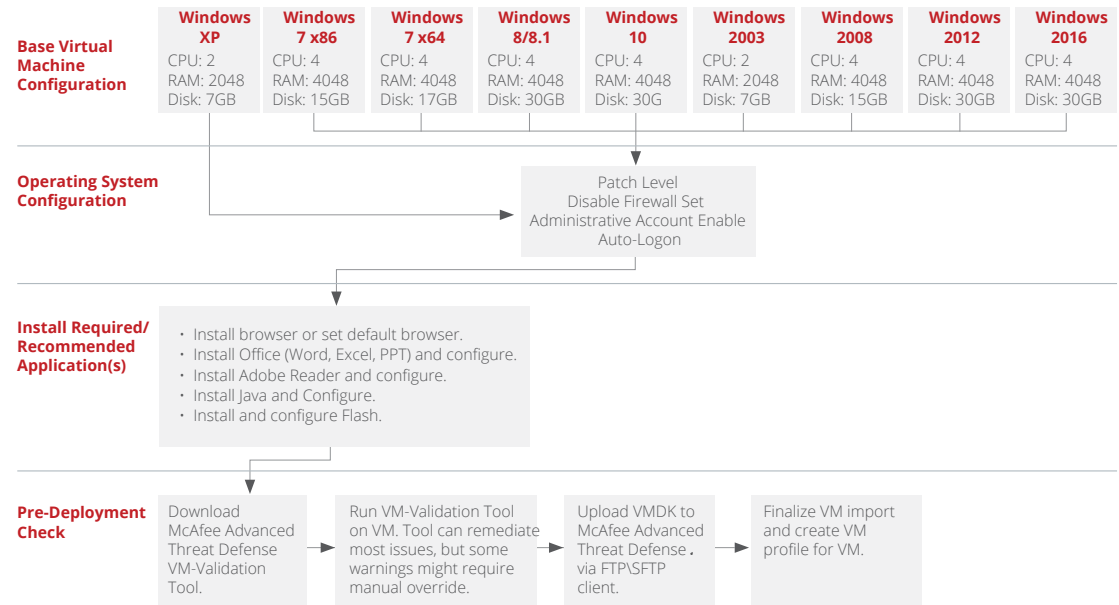

DATA SHEET

Application	Supported version	Supported languages
Microsoft Office	2003 2007 2010 2013 2016	English
Adobe Flash Player software and plugin	13	English
Adobe Flash Player plugin only	22.0.0.210	English
Adobe Reader	9 10 11	English
jdk-7u25	32-bit on all 32-bit operating systems 64-bit on all 64-bit operating systems	English
jre-7u25	32-bit on all 32-bit operating systems 64-bit on all 64-bit operating systems	English
jdk-8u101	32-bit on all 32-bit operating systems 64-bit on all 64-bit operating systems	English
jre-8u101	32-bit on all 32-bit operating systems 64-bit on all 64-bit operating systems	English

High Level Custom Virtual Machine (VM) Creation Process

2821 Mission College Boulevard
Santa Clara, CA 95054
888 847 8766
www.mcafee.com

McAfee and the McAfee logo are trademarks or registered trademarks of McAfee, LLC or its subsidiaries in the US and other countries. Other marks and brands may be claimed as the property of others. Copyright ©2016 McAfee, LLC. 3403_0717
JULY 2017