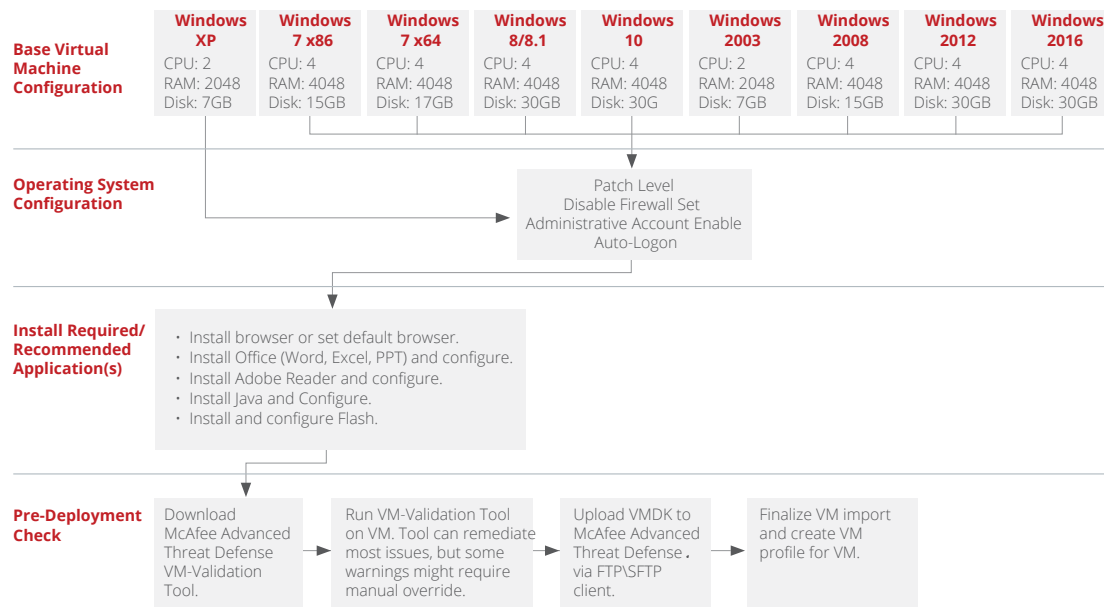

DATA SHEET

Application	Supported version	Supported languages
Microsoft Office	2003 2007 2010 2013 2016	English
Adobe Flash Player software and plugin	13	English
Adobe Flash Player plugin only	22.0.0.210	English
Adobe Reader	9 10 11	English
jdk-7u25	32-bit on all 32-bit operating systems 64-bit on all 64-bit operating systems	English
jre-7u25	32-bit on all 32-bit operating systems 64-bit on all 64-bit operating systems	English
jdk-8u101	32-bit on all 32-bit operating systems 64-bit on all 64-bit operating systems	English
jre-8u101	32-bit on all 32-bit operating systems 64-bit on all 64-bit operating systems	English

High Level Custom Virtual Machine (VM) Creation Process

2821 Mission College Boulevard
Santa Clara, CA 95054
888 847 8766
www.mcafee.com

McAfee and the McAfee logo are trademarks or registered trademarks of McAfee, LLC or its subsidiaries in the US and other countries. Other marks and brands may be claimed as the property of others. Copyright ©2016 McAfee, LLC. 3403_0717
JULY 2017